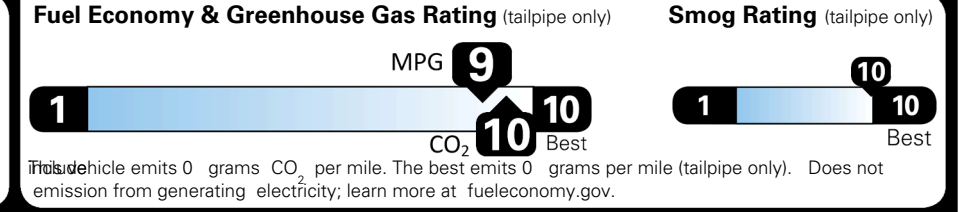

EPA DOT Fuel Economy and Environment

Electric Vehicle

You save \$4,500
 in fuel costs over 5 years compared to the average new vehicle.

Annual fuel cost \$800

Actual results will vary for many reasons, including driving conditions and how you drive and maintain your vehicle. The average new vehicle gets 29 MPG and costs \$8,500 to fuel over 5 years. Cost estimates are based on 15,000 miles per year at \$0.17 per kW-hr. MPGe is miles per gasoline gallon equivalent. Vehicle emissions are a significant cause of global warming and smog.