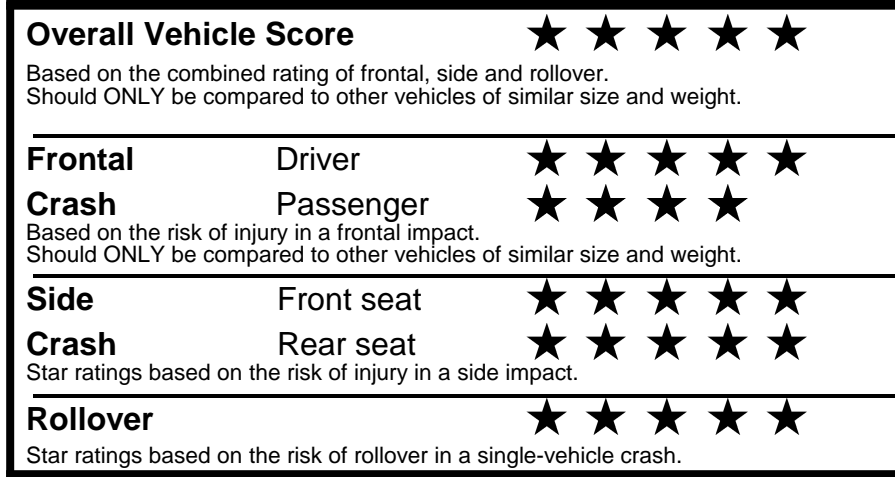

fueleconomy.gov

Calculate personalized estimates and compare vehicles

GOVERNMENT 5-STAR SAFETY RATINGS

Star ratings range from 1 to 5 stars (★★★★★) with 5 being the highest.
 Source: National Highway Traffic Safety Administration (NHTSA).
www.safercar.gov or 1-888-327-4236