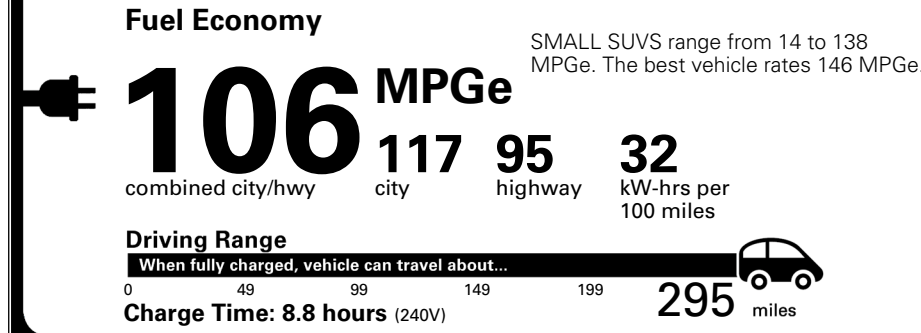

INLAND FREIGHT AND HANDLING

\$ 1,545.00

TOTAL MANUFACTURER'S SUGGESTED RETAIL PRICE ▶

\$ 51,145.00

TOTAL ADDITIONAL WEIGHT: 9.5

*Additional terms and conditions apply.

**Kia Connect may be currently unavailable for some Model Year 2022 and newer vehicles sold or purchased in Massachusetts; please see owners.kia.com for more information.

EPA DOT Fuel Economy and Environment

Electric Vehicle

You save \$4,500
 in fuel costs over 5 years compared to the average new vehicle.

Annual fuel cost \$800

Actual results will vary for many reasons, including driving conditions and how you drive and maintain your vehicle. The average new vehicle gets 29 MPG and costs \$8,500 to fuel over 5 years. Cost estimates are based on 15,000 miles per year at \$0.17 per kW-hr. MPGe is miles per gasoline gallon equivalent. Vehicle emissions are a significant cause of global warming and smog.