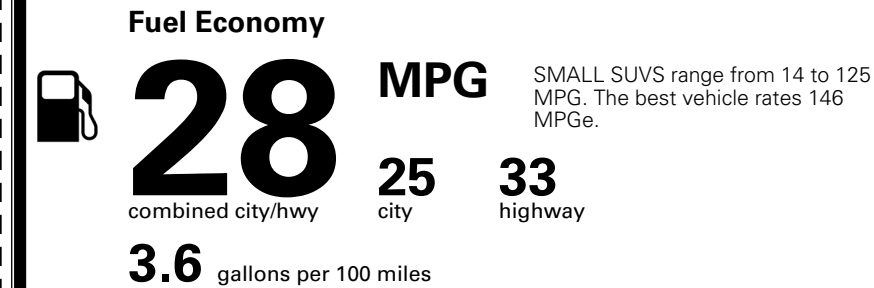

MSRP INCLUDING OPTIONS \$ 32,770.00

INLAND FREIGHT AND HANDLING \$ 1,495.00

TOTAL MANUFACTURER'S SUGGESTED RETAIL PRICE ▶ \$ 34,265.00

TOTAL ADDITIONAL WEIGHT: 11.6

EPA DOT Fuel Economy and Environment

Gasoline Vehicle