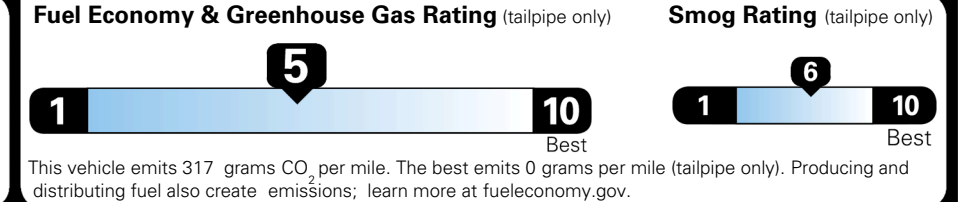

Actual results will vary for many reasons, including driving conditions and how you drive and maintain your vehicle. The average new vehicle gets 29 MPG and costs $8,500 to fuel over 5 years. Cost estimates are based on 15,000 miles per year at $ 3.30 per gallon. MPGe is miles per gasoline gallon equivalent. Vehicle emissions are a significant cause of climate change and smog.

fueleconomy.gov
Calculate personalized estimates and compare vehicles