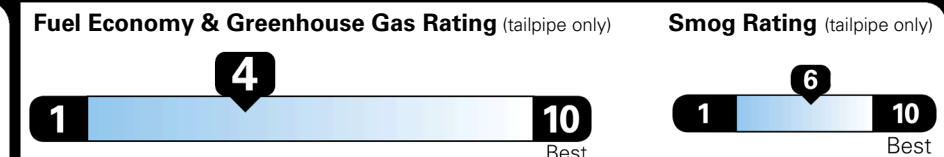

This vehicle emits 395 grams CO₂ per mile. The best emits 0 grams per mile (tailpipe only). Producing and distributing fuel also create emissions; learn more at fueleconomy.gov.

Actual results will vary for many reasons, including driving conditions and how you drive and maintain your vehicle. The average new vehicle gets 29 MPG and costs $8,000 to fuel over 5 years. Cost estimates are based on 15,000 miles per year at $ 3.10 per gallon. MPGe is miles per gasoline gallon equivalent. Vehicle emissions are a significant cause of climate change and smog.

fueleconomy.gov

Calculate personalized estimates and compare vehicles

GOVERNMENT 5-STAR SAFETY RATINGS

Overall Vehicle Score Not Rated

Based on the combined rating of frontal, side and rollover. Should ONLY be compared to other vehicles of similar size and weight.

Frontal Driver Not Rated

Crash Passenger Not Rated

Based on the risk of injury in a frontal impact. Should ONLY be compared to other vehicles of similar size and weight.

Side Front seat Not Rated

Crash Rear seat Not Rated

Star ratings based on the risk of injury in a side impact.

Rollover Not Rated

Star ratings based on the risk of rollover in a single-vehicle crash.

Star ratings range from 1 to 5 stars (★★★★★) with 5 being the highest.

Source: National Highway Traffic Safety Administration (NHTSA).

www.safercar.gov or 1-888-327-4236

Manufacturer's suggested retail price includes Manufacturer's recommended pre-delivery service. License and title fees, state and local taxes and other dealer installed options and accessories are not included in the manufacturer's suggested retail price.

PARTS CONTENT INFORMATION

FOR VEHICLES IN THIS CAR LINE U.S./CANADIAN PARTS CONTENT: 50 %

MAJOR SOURCES OF FOREIGN PARTS: KOREA: 35%

NOTE: PARTS CONTENT DOES NOT INCLUDE FINAL ASSEMBLY, DISTRIBUTION, OR OTHER NON-PARTS COSTS.

FOR THIS VEHICLE FINAL ASSEMBLY POINT: WEST POINT, GA, USA

COUNTRY OF ORIGIN

ENGINE (MOTOR): KOREA

TRANSMISSION: USA