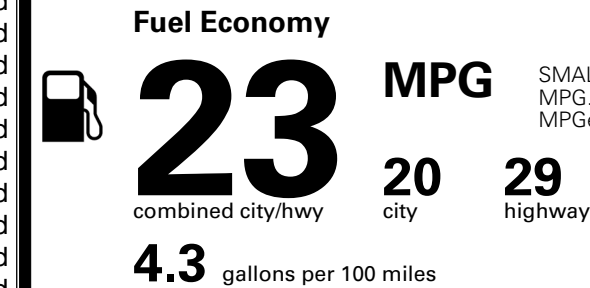

\$ 1,495.00

TOTAL MANUFACTURER'S SUGGESTED RETAIL PRICE ▶

\$ 42,810.00

TOTAL ADDITIONAL WEIGHT: 10.6

*Additional terms and conditions apply.

**Kia Connect may be currently unavailable for some Model Year 2022 and newer vehicles sold or purchased in Massachusetts; please see owners.kia.com for more information.

EPA DOT Fuel Economy and Environment

Gasoline Vehicle

SMALL SUVs range from 14 to 125 MPG. The best vehicle rates 146 MPGe.

You spend
\$2,250
 more in fuel costs
 over 5 years
 compared to the
 average new vehicle.