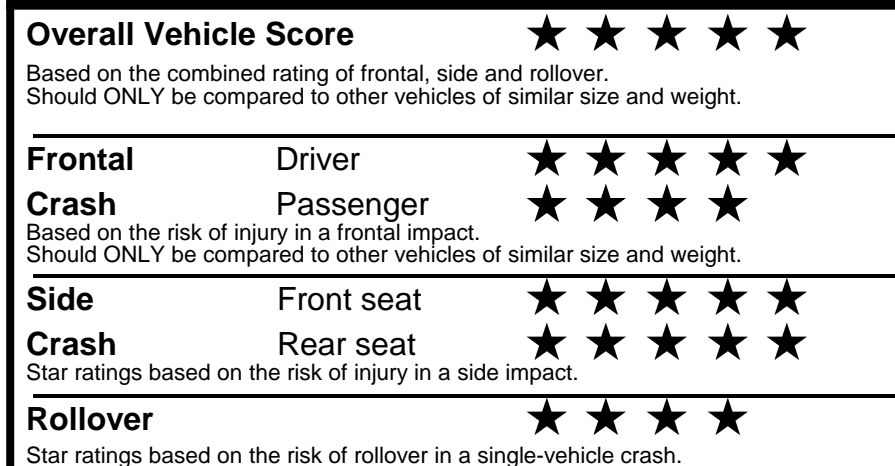

fueleconomy.gov

Calculate personalized estimates and compare vehicles

GOVERNMENT 5-STAR SAFETY RATINGS

Star ratings range from 1 to 5 stars (★★★★★) with 5 being the highest.
 Source: National Highway Traffic Safety Administration (NHTSA).
www.safercar.gov or 1-888-327-4236