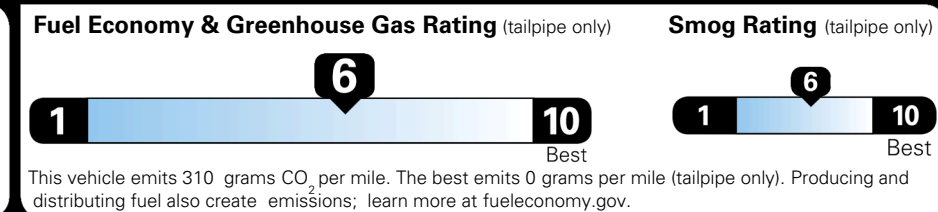

EPA DOT Fuel Economy and Environment

Gasoline Vehicle

You save \$0
 in fuel costs over 5 years compared to the average new vehicle.

Annual fuel cost \$1,700

Actual results will vary for many reasons, including driving conditions and how you drive and maintain your vehicle. The average new vehicle gets 29 MPG and costs \$8,500 to fuel over 5 years. Cost estimates are based on 15,000 miles per year at \$ 3.30 per gallon. MPGe is miles per gasoline gallon equivalent. Vehicle emissions are a significant cause of climate change and smog.