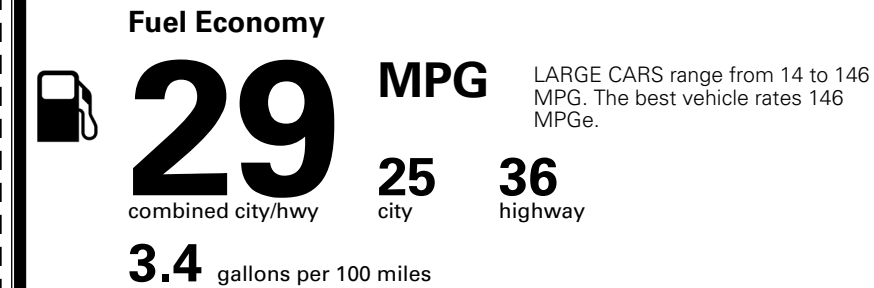

\$295.00
 \$2,200.00

\$200.00

\$ 31,085.00

\$ 1,195.00

\$ 32,280.00

EPA DOT Fuel Economy and Environment

Gasoline Vehicle

You save \$0
 in fuel costs over 5 years compared to the average new vehicle.