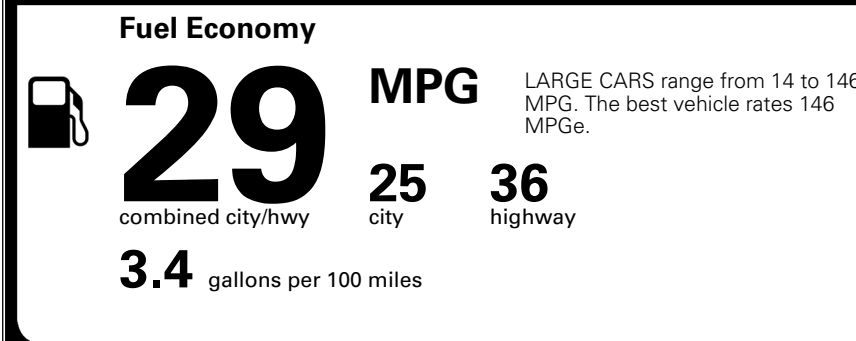

\$295.00
 \$2,200.00

 \$200.00
 \$60.00

\$ 31,245.00

\$ 1,245.00

\$ 32,490.00

EPA DOT Fuel Economy and Environment

Gasoline Vehicle

You save \$0
 in fuel costs over 5 years compared to the average new vehicle.