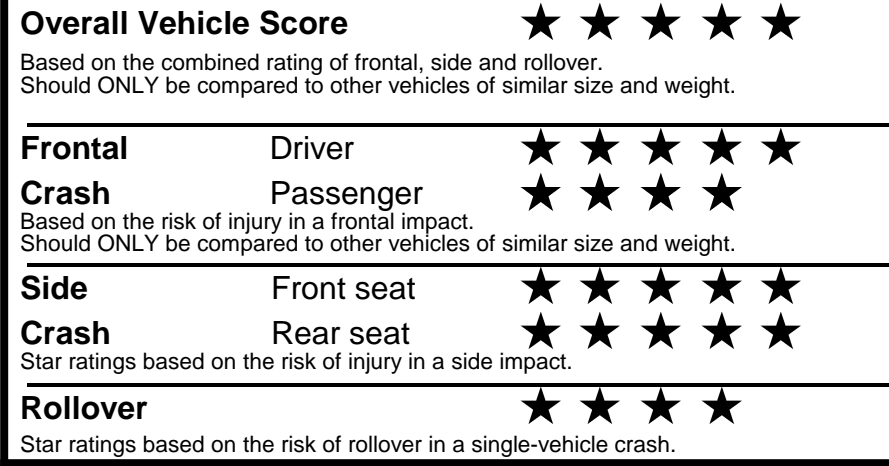

GOVERNMENT 5-STAR SAFETY RATINGS

Star ratings range from 1 to 5 stars (★★★★★) with 5 being the highest.
Source: National Highway Traffic Safety Administration (NHTSA).
www.safercar.gov or 1-888-327-4236

Manufacturer's suggested retail price includes Manufacturer's recommended pre-delivery service. License and title fees, state and local taxes and other dealer installed options and accessories are not included in the manufacturer's suggested retail price.

PARTS CONTENT INFORMATION

FOR VEHICLES IN THIS CAR LINE U.S./CANADIAN PARTS CONTENT: 0 %

MAJOR SOURCES OF FOREIGN PARTS: KOREA: 90%

NOTE: PARTS CONTENT DOES NOT INCLUDE FINAL ASSEMBLY, DISTRIBUTION, OR OTHER NON-PARTS COSTS.

FOR THIS VEHICLE FINAL ASSEMBLY POINT: HWASUNG, KOREA

COUNTRY OF ORIGIN ENGINE (MOTOR): KOREA
TRANSMISSION: KOREA