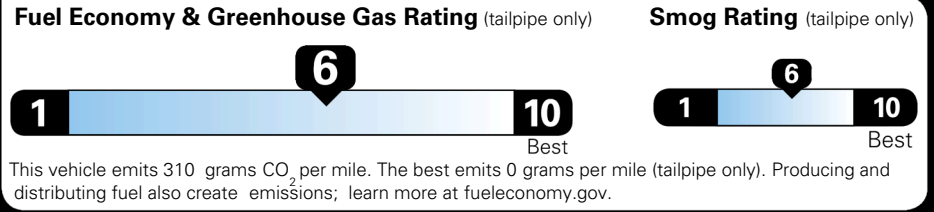

\$ 30,080.00

EPA DOT Fuel Economy and Environment

Gasoline Vehicle

You save \$0
 in fuel costs over 5 years compared to the average new vehicle.

Annual fuel cost \$1,700

Actual results will vary for many reasons, including driving conditions and how you drive and maintain your vehicle. The average new vehicle gets 29 MPG and costs \$8,500 to fuel over 5 years. Cost estimates are based on 15,000 miles per year at \$ 3.30 per gallon. MPGe is miles per gasoline gallon equivalent. Vehicle emissions are a significant cause of climate change and smog.