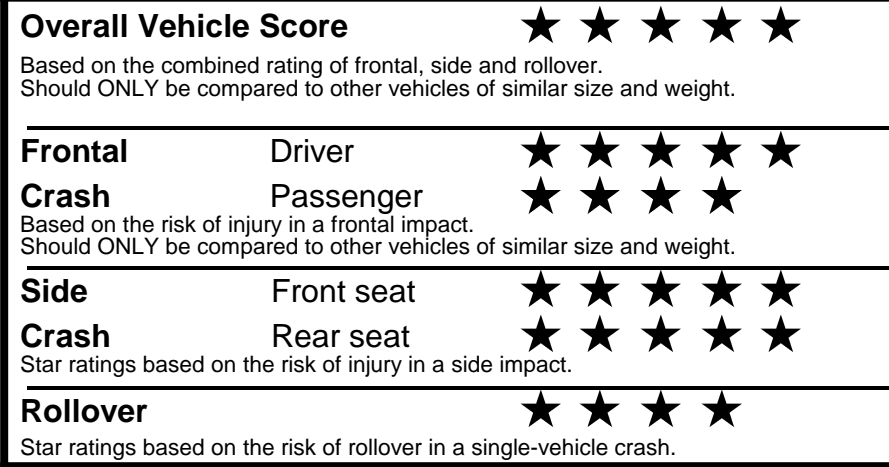

fueleconomy.gov

Calculate personalized estimates and compare vehicles

GOVERNMENT 5-STAR SAFETY RATINGS

Star ratings range from 1 to 5 stars (★★★★★) with 5 being the highest.
 Source: National Highway Traffic Safety Administration (NHTSA).
www.safercar.gov or 1-888-327-4236