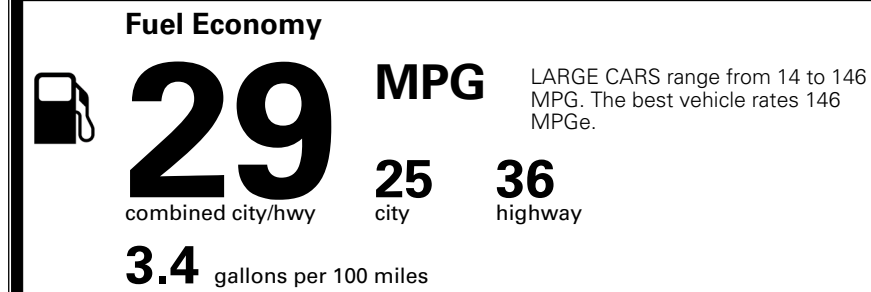

EXTERIOR

16" Gloss Black Alloy Wheels
LED Reflector Headlights w/Auto-On/Off & Amber LED DRLs
LED Rear Combination Lights
Power Adjustable Heated Outside Mirrors
Compact Spare Tire

WARRANTY

10 Year/100,000 Mile Limited Powertrain Warranty
5 Year/60,000 Mile Limited Basic Warranty
5 Year/60,000 Mile Roadside Assistance

MANUFACTURER'S SUGGESTED RETAIL PRICE ▶

$ 28,390.00

COMPARE GT-LINE FWD FEATURES

Added to/in place of standard LXS FWD features

- 18" Gloss Black Finished Alloy Wheels
- LED Fog Lights
- Black O/S Mirrors w/ LED Turn Signals
- GT-Line Exterior Styling
- 12.3" Touchscreen Display w/Navigation
- SynTex Seating Material
- Leather-Wrapped Sport Steering Wheel
- Power Driver's Seat
- Heated Front Seats
- Wireless Phone Charger
- Highway Driving Assist

ADDITIONAL INSTALLED EQUIPMENT:

(In addition to or in place of standard features)

- Snow White Pearl Paint $495.00
- GT-Line Red Interior Color Package $295.00
- GT-Line Premium Package $2,200.00
- Panoramic Sunroof w/ Power Sunshade
- LED Interior Lighting
- Bose Premium Audio w/Active Sound Design
- 18" Black Finished Alloy Wheels, Unique Design
- Carpeted Floor Mats $200.00

MSRP INCLUDING OPTIONS

$ 31,580.00

INLAND FREIGHT AND HANDLING

$ 1,195.00

TOTAL MANUFACTURER'S SUGGESTED RETAIL PRICE ▶

$ 32,775.00

TOTAL ADDITIONAL WEIGHT: 7.3

EPA DOT Fuel Economy and Environment

Gasoline Vehicle

You save $0
in fuel costs over 5 years compared to the average new vehicle.

Annual fuel cost
$1,700