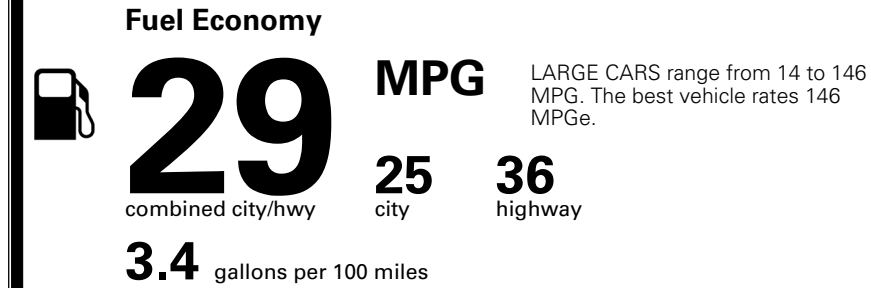

\$495.00
 \$2,200.00

\$200.00

\$ 31,385.00

\$ 1,245.00

\$ 32,630.00

EPA DOT Fuel Economy and Environment

Gasoline Vehicle

You save \$0
 in fuel costs over 5 years compared to the average new vehicle.