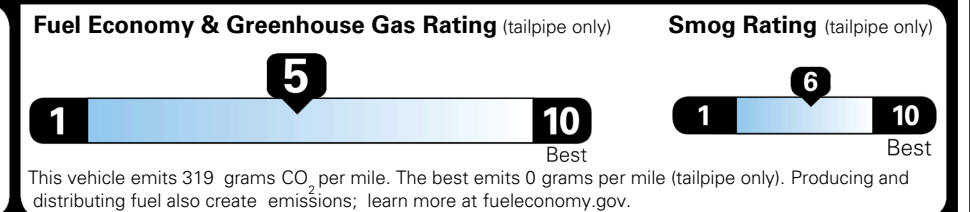

Actual results will vary for many reasons, including driving conditions and how you drive and maintain your vehicle. The average new vehicle gets 29 MPG and costs $8,000 to fuel over 5 years. Cost estimates are based on 15,000 miles per year at $ 3.10 per gallon. MPGe is miles per gasoline gallon equivalent. Vehicle emissions are a significant cause of climate change and smog.

fueleconomy.gov

Calculate personalized estimates and compare vehicles

GOVERNMENT 5-STAR SAFETY RATINGS

Overall Vehicle Score	Not Rated	
Based on the combined rating of frontal, side and rollover. Should ONLY be compared to other vehicles of similar size and weight.		
Frontal	Driver	Not Rated
Crash	Passenger	Not Rated
Based on the risk of injury in a frontal impact. Should ONLY be compared to other vehicles of similar size and weight.		
Side	Front seat	Not Rated
Crash	Rear seat	Not Rated
Star ratings based on the risk of injury in a side impact.		
Rollover	Not Rated	
Star ratings based on the risk of rollover in a single-vehicle crash.		

Star ratings range from 1 to 5 stars (★★★★★) with 5 being the highest.
Source: National Highway Traffic Safety Administration (NHTSA).
www.safercar.gov or 1-888-327-4236

Manufacturer's suggested retail price includes Manufacturer's recommended pre-delivery service. License and title fees, state and local taxes and other dealer installed options and accessories are not included in the manufacturer's suggested retail price.

PARTS CONTENT INFORMATION

FOR VEHICLES IN THIS CAR LINE U.S./CANADIAN PARTS CONTENT: 0 %

MAJOR SOURCES OF FOREIGN PARTS: KOREA: 90%

NOTE: PARTS CONTENT DOES NOT INCLUDE FINAL ASSEMBLY, DISTRIBUTION, OR OTHER NON-PARTS COSTS.

FOR THIS VEHICLE FINAL ASSEMBLY POINT: GWANGJU, KOREA

COUNTRY OF ORIGIN ENGINE (MOTOR): KOREA

TRANSMISSION: KOREA