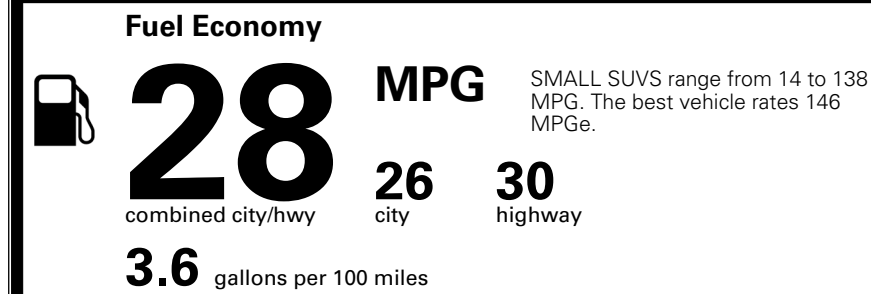

WARRANTY

10 Year/100,000 Mile Limited Powertrain Warranty
5 Year/60,000 Mile Limited Basic Warranty
5 Year/60,000 Mile Roadside Assistance

*Additional terms and conditions apply.

**Kia Connect may be currently unavailable for some Model Year 2022 and newer vehicles sold or purchased in Massachusetts; please see owners.kia.com for more information.

NOTE: When you purchase this vehicle, Kia America, Inc. collects personal information you provide to the dealership. For information on our collection and use of personal information and your rights, please see our Privacy Policy on www.kia.com.

MANUFACTURER'S SUGGESTED RETAIL PRICE ▶

COMPARE EX AWD FEATURES

Added to/in place of standard S AWD features

- Smart Power Liftgate
- LED Rear Combination Lights
- Roof Rails
- Dual-Zone Auto Climate Control w/ 5" Display
- SynTex Seating Material
- Rear Air Vents
- Rear Center Armrest w/ Cupholders
- Dual Illuminated Vanity Mirrors

ADDITIONAL INSTALLED EQUIPMENT:
(In addition to or in place of standard features)
Carpeted Floor Mats
First Aid Kit, Small

MSRP INCLUDING OPTIONS

INLAND FREIGHT AND HANDLING

TOTAL MANUFACTURER'S SUGGESTED RETAIL PRICE ▶

TOTAL ADDITIONAL WEIGHT: 8.0

$ 30,090.00

Included
Included
Included
Included
Included
Included
Included
Included
Included

$200.00
$45.00

$ 30,335.00

$ 1,495.00

$ 31,830.00

EPA DOT Fuel Economy and Environment

Gasoline Vehicle

You spend $250 more in fuel costs over 5 years
compared to the average new vehicle.

Annual fuel cost $1,650