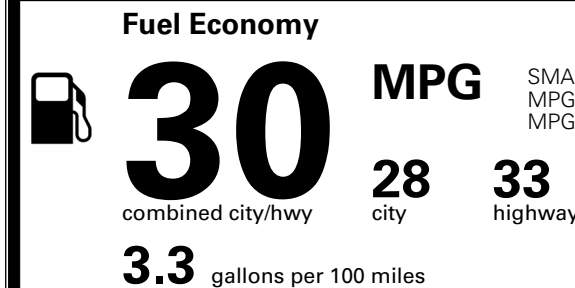

\$ 26,590.00

INLAND FREIGHT AND HANDLING

\$ 1,495.00

TOTAL MANUFACTURER'S SUGGESTED RETAIL PRICE ▶

\$ 28,085.00

TOTAL ADDITIONAL WEIGHT: 7.2

*Additional terms and conditions apply.

**Kia Connect may be currently unavailable for some Model Year 2022 and newer vehicles sold or purchased in Massachusetts; please see owners.kia.com for more information.

EPA DOT Fuel Economy and Environment

Gasoline Vehicle

SMALL SUVs range from 14 to 138 MPG. The best vehicle rates 146 MPGe.

You save \$250
 in fuel costs over 5 years compared to the average new vehicle.