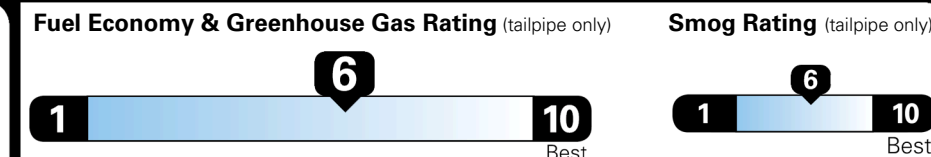

This vehicle emits 298 grams CO₂ per mile. The best emits 0 grams per mile (tailpipe only). Producing and distributing fuel also create emissions; learn more at fueleconomy.gov.

Actual results will vary for many reasons, including driving conditions and how you drive and maintain your vehicle. The average new vehicle gets 29 MPG and costs $8,000 to fuel over 5 years. Cost estimates are based on 15,000 miles per year at $ 3.10 per gallon. MPGe is miles per gasoline gallon equivalent. Vehicle emissions are a significant cause of climate change and smog.

fueleconomy.gov

Calculate personalized estimates and compare vehicles

GOVERNMENT 5-STAR SAFETY RATINGS

Overall Vehicle Score Not Rated

Based on the combined rating of frontal, side and rollover. Should ONLY be compared to other vehicles of similar size and weight.

Frontal Driver Not Rated

Crash Passenger Not Rated

Based on the risk of injury in a frontal impact. Should ONLY be compared to other vehicles of similar size and weight.

Side Front seat Not Rated

Crash Rear seat Not Rated

Star ratings based on the risk of injury in a side impact.

Rollover Not Rated

Star ratings based on the risk of rollover in a single-vehicle crash.

Star ratings range from 1 to 5 stars (★★★★★) with 5 being the highest.

Source: National Highway Traffic Safety Administration (NHTSA).

www.safercar.gov or 1-888-327-4236

Manufacturer's suggested retail price includes Manufacturer's recommended pre-delivery service. License and title fees, state and local taxes and other dealer installed options and accessories are not included in the manufacturer's suggested retail price.

PARTS CONTENT INFORMATION

FOR VEHICLES IN THIS CAR LINE U.S./CANADIAN PARTS CONTENT: 0 %

MAJOR SOURCES OF FOREIGN PARTS: KOREA: 90%

NOTE: PARTS CONTENT DOES NOT INCLUDE FINAL ASSEMBLY, DISTRIBUTION, OR OTHER NON-PARTS COSTS.

FOR THIS VEHICLE FINAL ASSEMBLY POINT: GWANGJU, KOREA

COUNTRY OF ORIGIN

ENGINE (MOTOR): KOREA

TRANSMISSION: KOREA