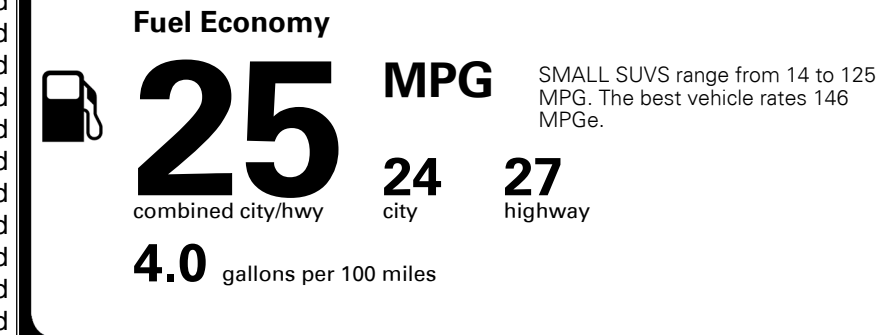

MANUFACTURER'S SUGGESTED RETAIL PRICE ▶

$ 31,390.00

COMPARE SX TURBO AWD FEATURES
Added to/in place of standard EX AWD features

- 1.6L Turbocharged GDI 4-Cylinder Engine
- 8-Speed Automatic Transmission
- Electronic Parking Brake
- 18" Alloy Wheels
- LED Projector Headlights
- LED Fog Lights
- Bose Premium Audio System
- Smart Cruise Control w/ Stop & Go
- Highway Driving Assist
- Fwd Collision-Avoidance Assist-Junction Turning

Included
Included
Included
Included
Included
Included
Included
Included
Included
Included
Included

ADDITIONAL INSTALLED EQUIPMENT:
(In addition to or in place of standard features)
Clear White / Black Roof Paint
Carpeted Floor Mats

$395.00
$200.00

MSRP INCLUDING OPTIONS

$ 31,985.00

INLAND FREIGHT AND HANDLING

$ 1,445.00

TOTAL MANUFACTURER'S SUGGESTED RETAIL PRICE ▶

$ 33,430.00

*Additional terms and conditions apply.
**Kia Connect may be currently unavailable for some Model Year 2022 and newer vehicles sold or purchased in Massachusetts; please see owners.kia.com for more information.
NOTE: When you purchase this vehicle, Kia America, Inc. collects personal information you provide to the dealership. For information on our collection and use of personal information and your rights, please see our Privacy Policy on www.kia.com.

TOTAL ADDITIONAL WEIGHT: 5.8

EPA DOT Fuel Economy and Environment

Gasoline Vehicle

You spend $1,500 more in fuel costs over 5 years
compared to the average new vehicle.

Annual fuel cost $2,000