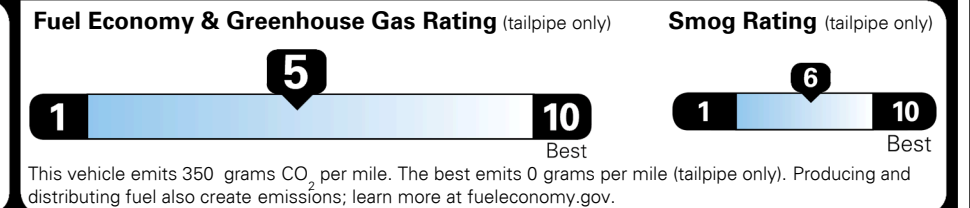

TOTAL ADDITIONAL WEIGHT: 5.8

EPA DOT Fuel Economy and Environment

Gasoline Vehicle

You spend \$1,500 more in fuel costs over 5 years
 compared to the average new vehicle.

Annual fuel cost \$2,000

Actual results will vary for many reasons, including driving conditions and how you drive and maintain your vehicle. The average new vehicle gets 29 MPG and costs \$8,500 to fuel over 5 years. Cost estimates are based on 15,000 miles per year at \$ 3.30 per gallon. MPGe is miles per gasoline gallon equivalent. Vehicle emissions are a significant cause of climate change and smog.