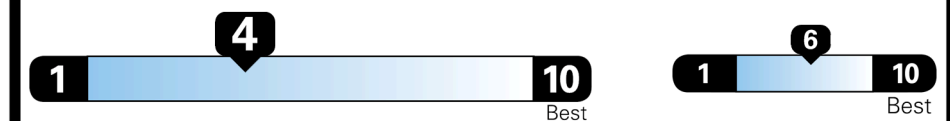

Fuel Economy & Greenhouse Gas Rating (tailpipe only) Smog Rating (tailpipe only)

This vehicle emits 428 grams CO₂ per mile. The best emits 0 grams per mile (tailpipe only). Producing and distributing fuel also create emissions; learn more at fueleconomy.gov.

Actual results will vary for many reasons, including driving conditions and how you drive and maintain your vehicle. The average new vehicle gets 29 MPG and costs $8,500 to fuel over 5 years. Cost estimates are based on 15,000 miles per year at $ 3.30 per gallon. MPGe is miles per gasoline gallon equivalent. Vehicle emissions are a significant cause of climate change and smog.

fueleconomy.gov

Calculate personalized estimates and compare vehicles

GOVERNMENT 5-STAR SAFETY RATINGS

Overall Vehicle Score		Not Rated
Frontal	Driver	★★★★★
Crash	Passenger	★★★★
Side	Front seat	Not Rated
Crash	Rear seat	Not Rated
Rollover		★★★★

Star ratings range from 1 to 5 stars (★★★★★) with 5 being the highest.
Source: National Highway Traffic Safety Administration (NHTSA).
www.safercar.gov or 1-888-327-4236

Manufacturer's suggested retail price includes Manufacturer's recommended pre-delivery service. License and title fees, state and local taxes and other dealer installed options and accessories are not included in the manufacturer's suggested retail price.

PARTS CONTENT INFORMATION

FOR VEHICLES IN THIS CAR LINE U.S./CANADIAN PARTS CONTENT: 2 %

MAJOR SOURCES OF FOREIGN PARTS: KOREA: 95%

NOTE: PARTS CONTENT DOES NOT INCLUDE FINAL ASSEMBLY, DISTRIBUTION, OR OTHER NON-PARTS COSTS.

FOR THIS VEHICLE FINAL ASSEMBLY POINT: GWANGMYEONG, KOREA

COUNTRY OF ORIGIN

ENGINE (MOTOR): KOREA
TRANSMISSION: KOREA