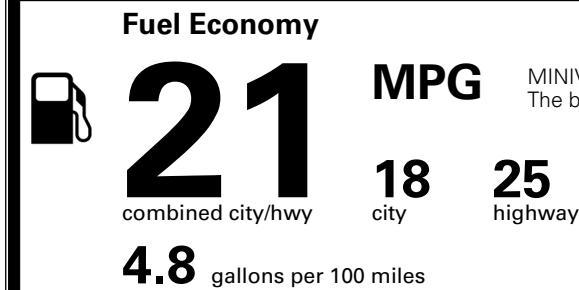

### EPA DOT Fuel Economy and Environment

Gasoline Vehicle

MINIVANS range from 20 to 83 MPG. The best vehicle rates 146 MPGe.

You spend **\$3,250** more in fuel costs over 5 years compared to the average new vehicle.